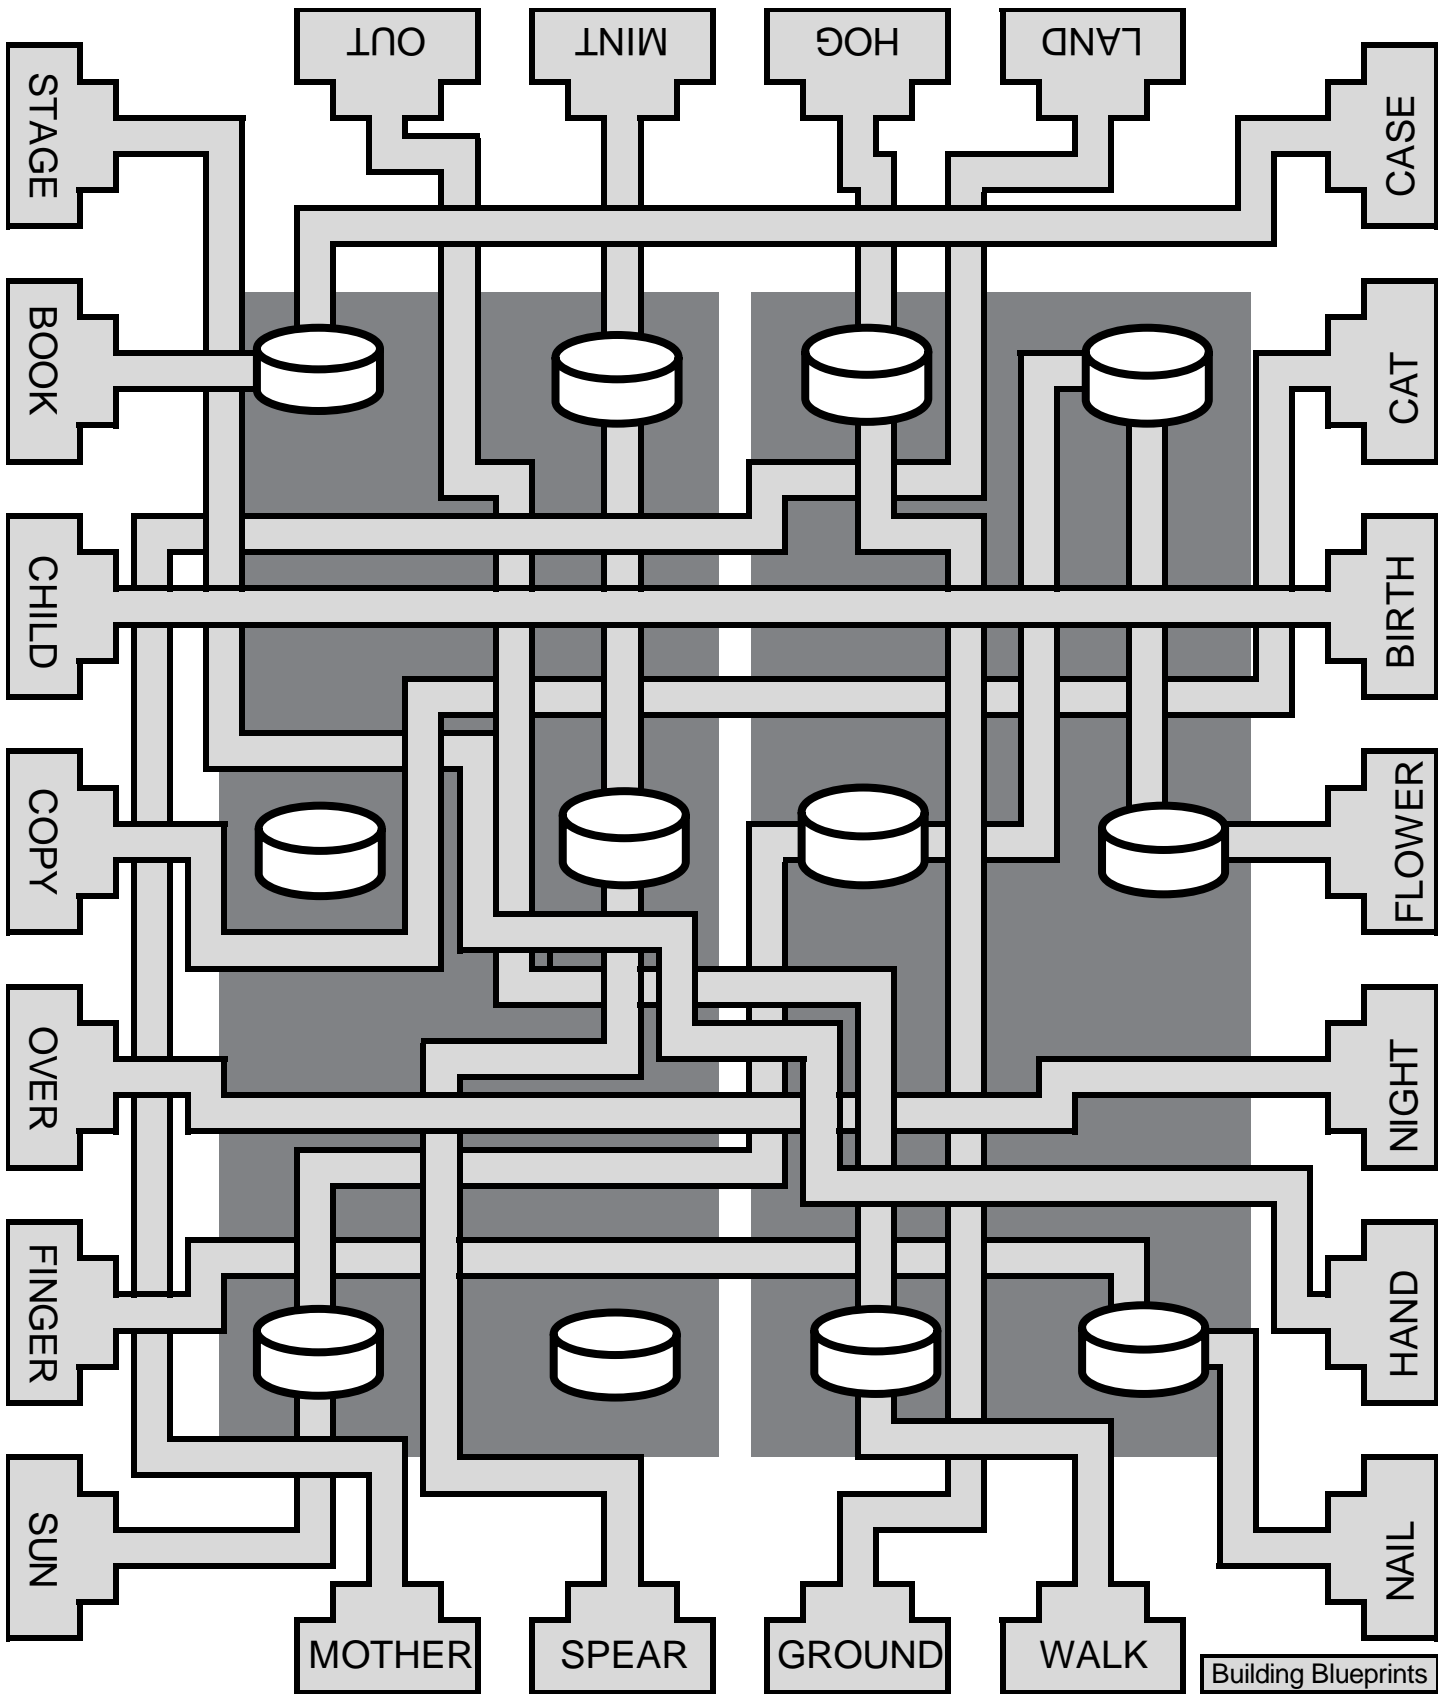

Building Blueprints