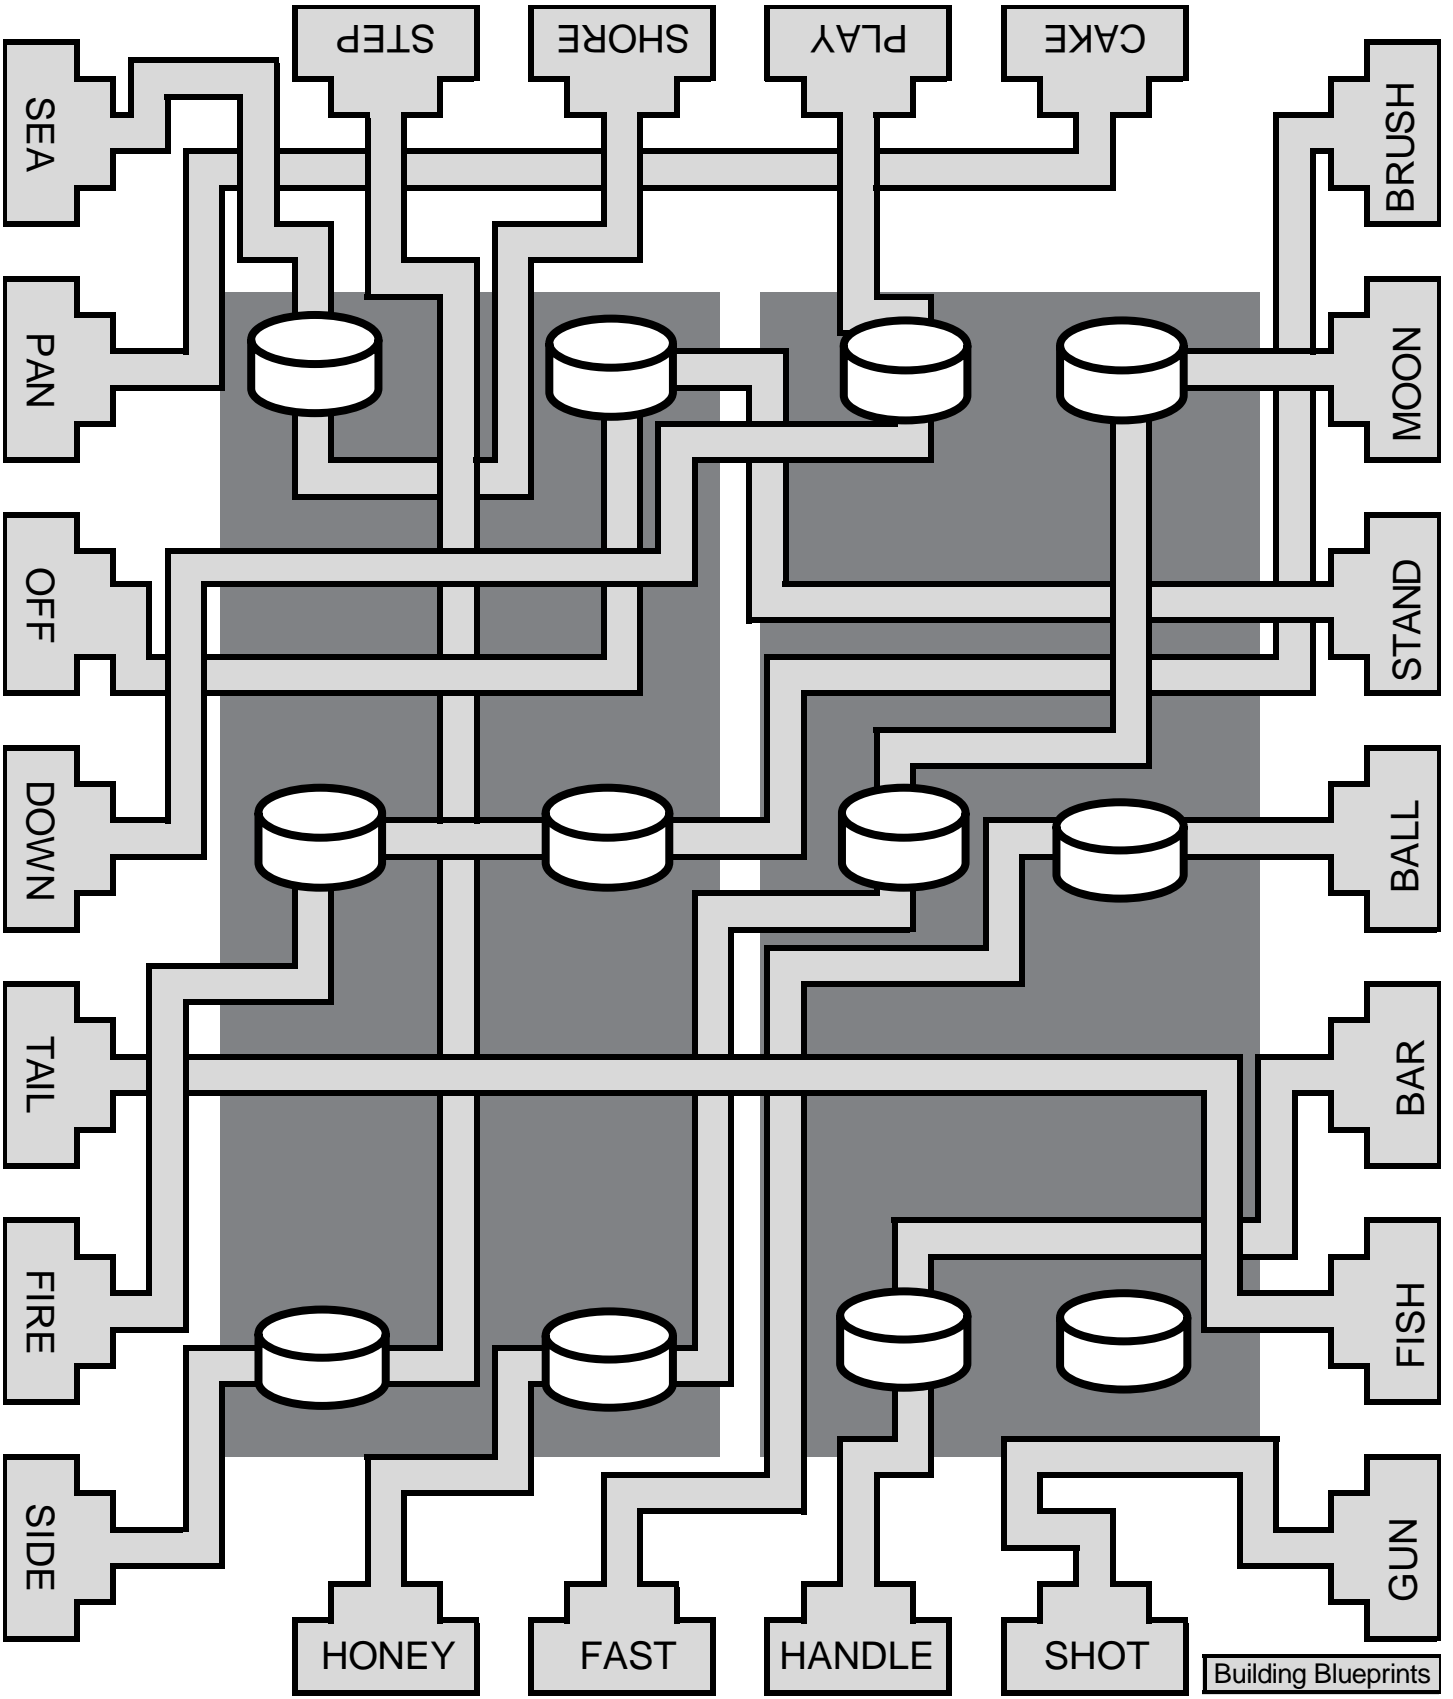

I am DeShawn Quint, a business growth consultant from Stage. I am interested in helping you meet the increased demand for your fabulous lemonade.

After some research, I have discovered a local drink company that has declared bankruptcy. One of the assets that they are forced to liquidate is a bottling facility consisting of three buildings. Each building is already outfitted with three pipelines for transporting and processing your three ingredients (sugar, water, and lemon juice). I should also mention that the three pipelines pass through several raised vats along the way that contribute certain processes of hands-on inspection to ensure a quality product.

Unfortunately there are also extraneous pipelines in each facility that confuse the issue. We've consulted the four blueprints for the facility, but discovered that something terribly unprofessional has occurred: the interior diagrams for the three buildings were printed together on the same four pieces of paper. This complication will make it more difficult to locate the functioning production lines. These production lines run from the loading docks to the large lemonade storage vats with a chain of words running through each pipeline. Luckily we also discovered a bird's-eye view diagram illustrating how the blueprints are oriented and attached to each other for each of the three buildings. These diagrams have been attached to the bottom of this letter.

We have a contact at the site: Louis B. He specializes in the maintenance of the raised vats and may be able to help after you have located the three functioning pipelines for each building. He has a suggestion for how to make more money from your business at this location.

Regards,

DeShawn Quint

DeShawn Quint

Business Consultant

Stage

Received with this puzzle: one business card; this page; six printed sheets.

Building Blueprints

Building Blueprints