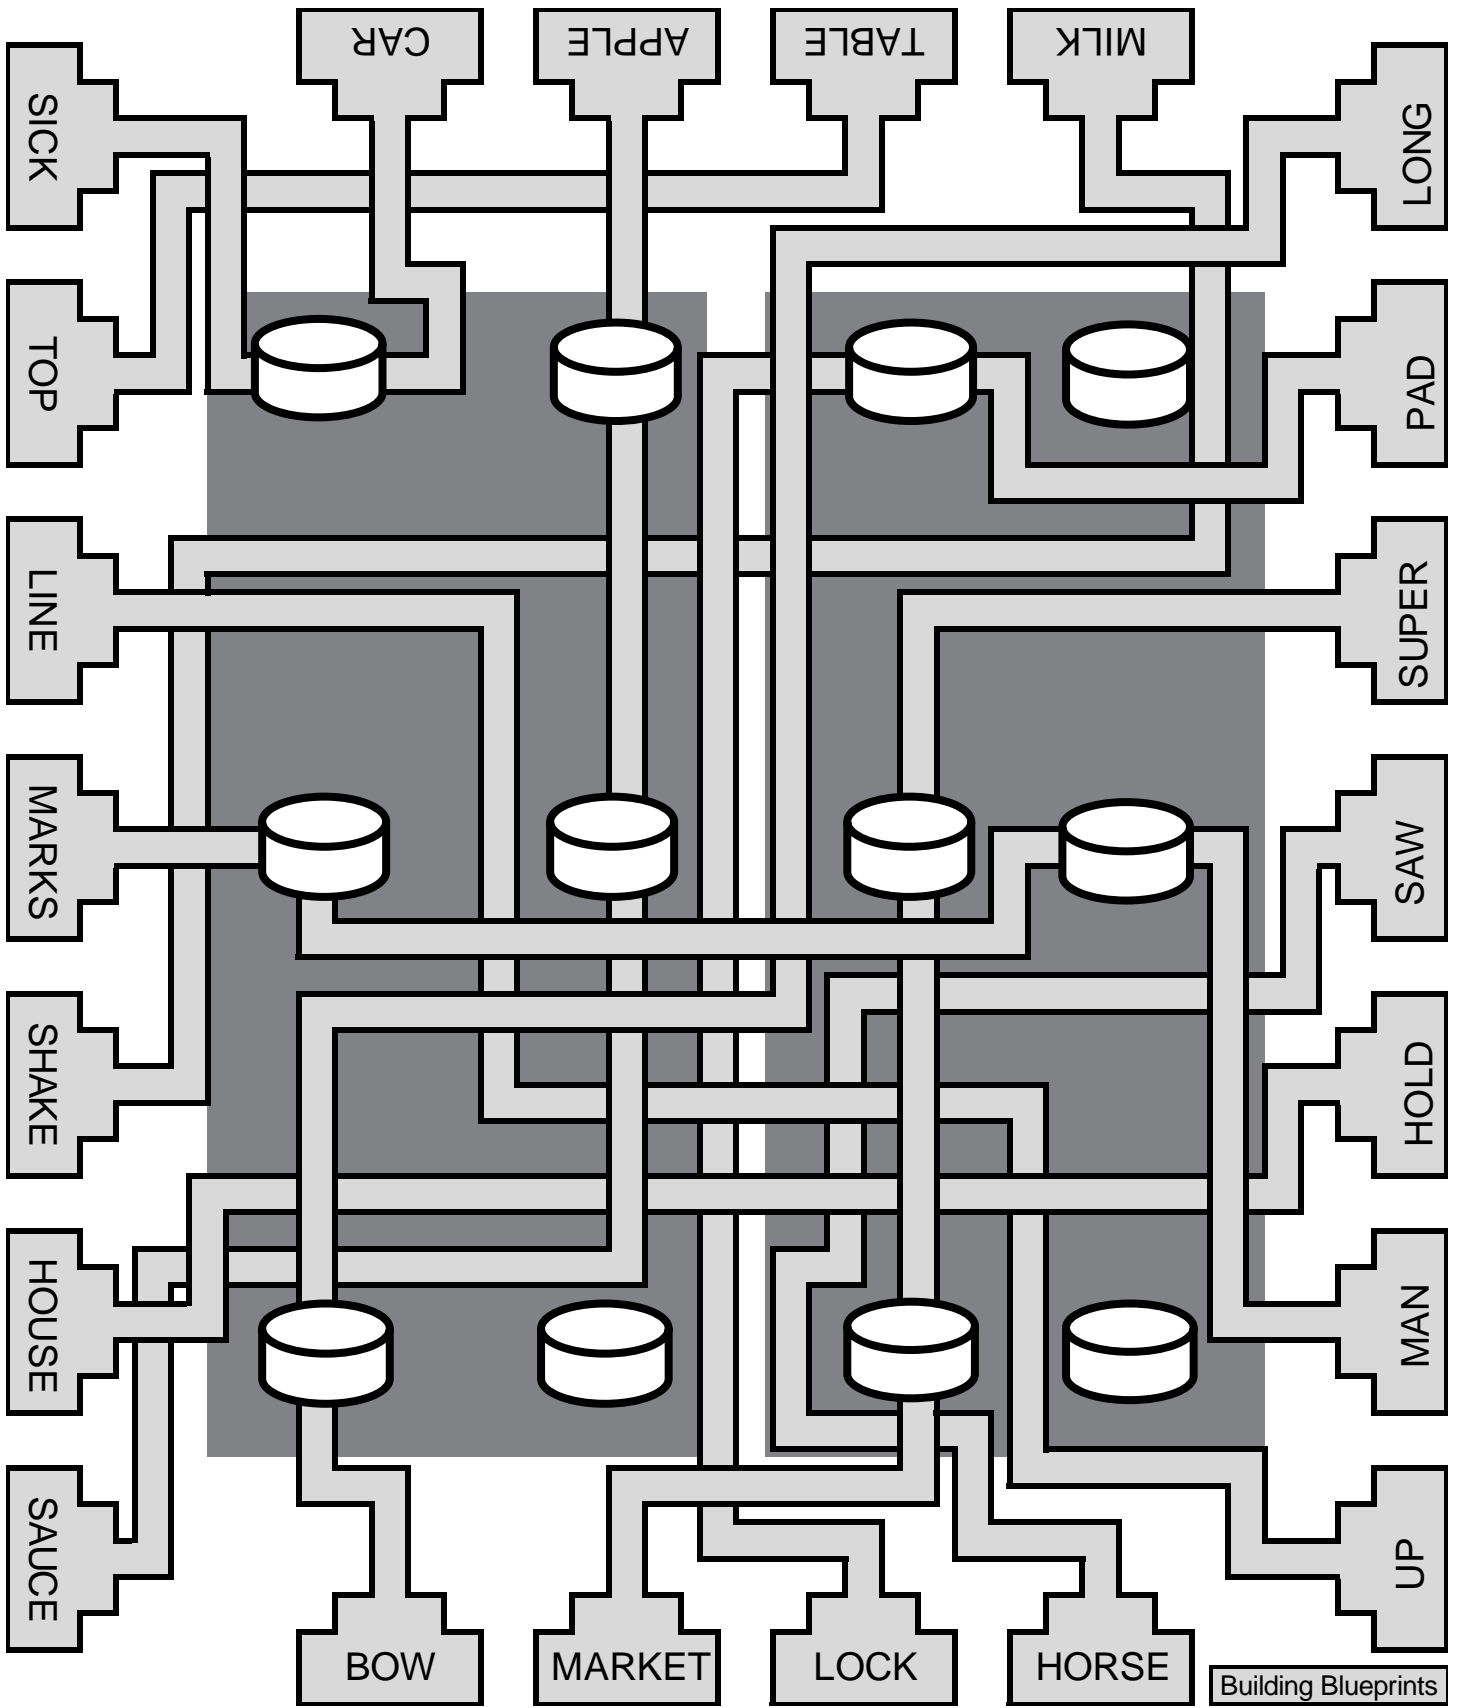

I am DeShawn Quint, a business growth consultant from Stage. I am interested in helping you meet the increased demand for your fabulous lemonade.

After some research, I have discovered a local drink company that has declared bankruptcy. One of the assets that they are forced to liquidate is a bottling facility consisting of three buildings. Each building is already outfitted with three pipelines for transporting and processing your three ingredients (sugar, water, and lemon juice). I should also mention that the three pipelines pass through several raised vats along the way that contribute certain processes of hands-on inspection to ensure a quality product.

Unfortunately there are also extraneous pipelines in each facility that confuse the issue. We've consulted the four blueprints for the facility, but discovered that something terribly unprofessional has occurred: the interior diagrams for the three buildings were printed together on the same four pieces of paper. This complication will make it more difficult to locate the functioning production lines. These production lines run from the loading docks to the large lemonade storage vats with a chain of words running through each pipeline. Luckily we also discovered a bird's-eye view diagram illustrating how the blueprints are oriented and attached to each other for each of the three buildings. These diagrams have been attached to the bottom of this letter.

We have a contact at the site: Louis B. He specializes in the maintenance of the raised vats and may be able to help after you have located the three functioning pipelines for each building. He has a suggestion for how to make more money from your business at this location.

Regards,

DeShawn Quint

DeShawn Quint

Business Consultant

Stage

Received with this puzzle: one business card; this page; six printed sheets.

Building Blueprints

Building Blueprints