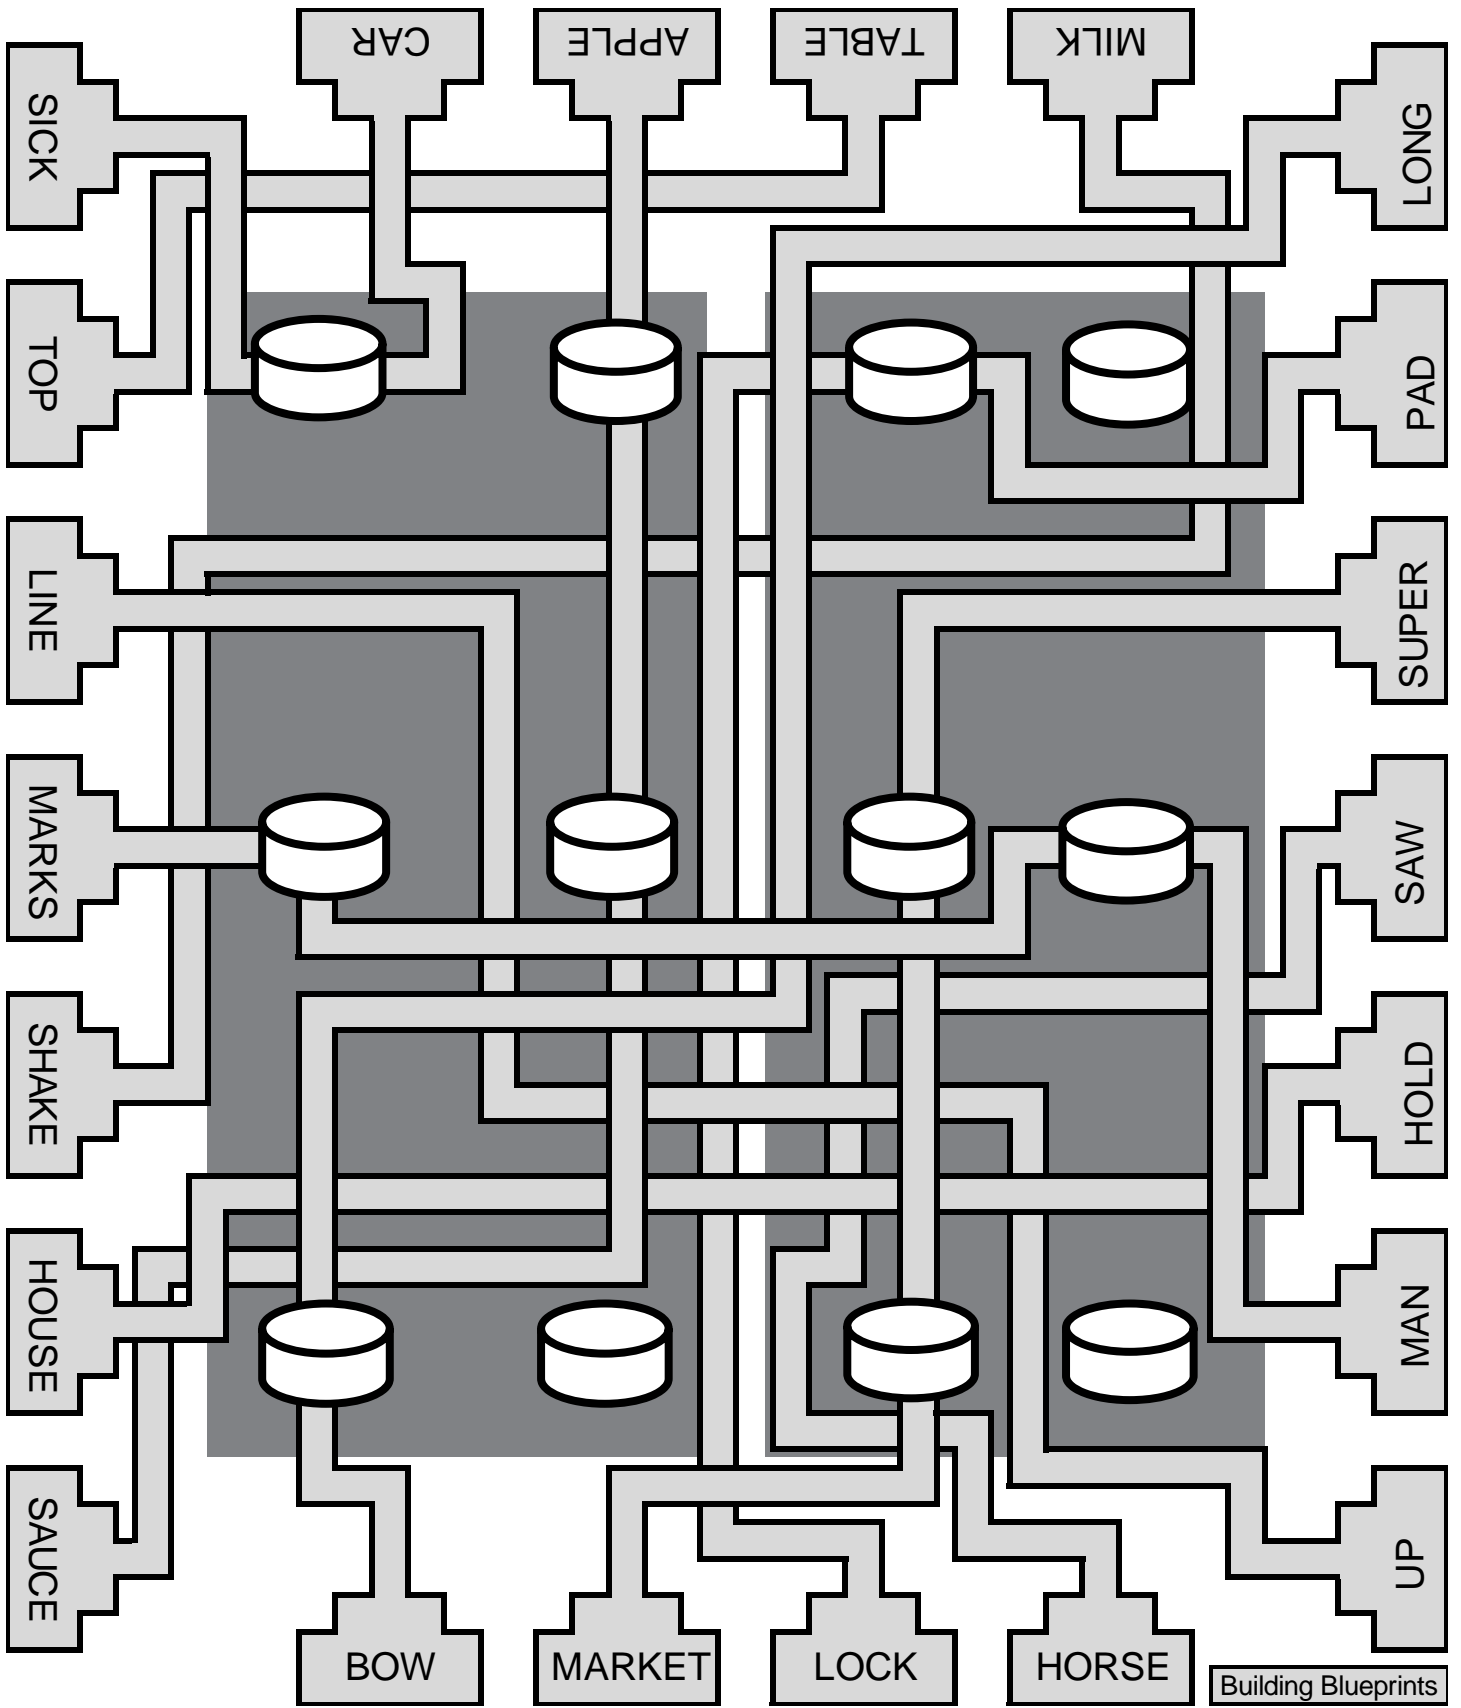

I am DeShawn Quint, a business growth consultant from Stage. I am interested in helping you meet the increased demand for your fabulous lemonade.

After some research, I have discovered a local drink company that has declared bankruptcy. One of the assets that they are forced to liquidate is a bottling facility consisting of three buildings. Each building is already outfitted with three pipelines for transporting and processing your three ingredients (sugar, water, and lemon juice). I should also mention that the three pipelines pass through several raised vats along the way that contribute certain processes of hands-on inspection to ensure a quality product.

Unfortunately there are also extraneous pipelines in each facility that confuse the issue. We've consulted the four blueprints for the facility, but discovered that something terribly unprofessional has occurred: the interior diagrams for the three buildings were printed together on the same four pieces of paper. This complication will make it more difficult to locate the functioning production lines. These production lines run from the loading docks to the large lemonade storage vats with a chain of words running through each pipeline. Luckily we also discovered a bird's-eye view diagram illustrating how the blueprints are oriented and attached to each other for each of the three buildings. These diagrams have been attached to the bottom of this letter.

Regards,

DeShawn Quint

DeShawn Quint

Business Consultant

Stage

Received with this puzzle: one business card; this page; six printed sheets.

Building Blueprints

Building Blueprints